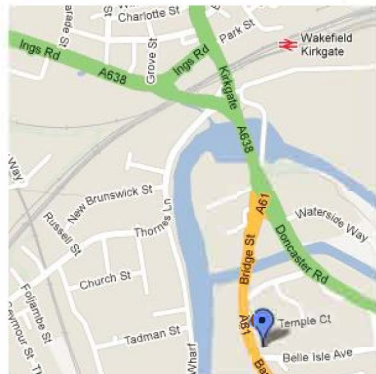

Night Shelter / Drop-In

Wakefield Baptist Church

Wakefield Baptist Church

Belle Isle Avenue

Wakefield

WF1 5JY

Office: 01924 382966

www.nightshelter.co.uk