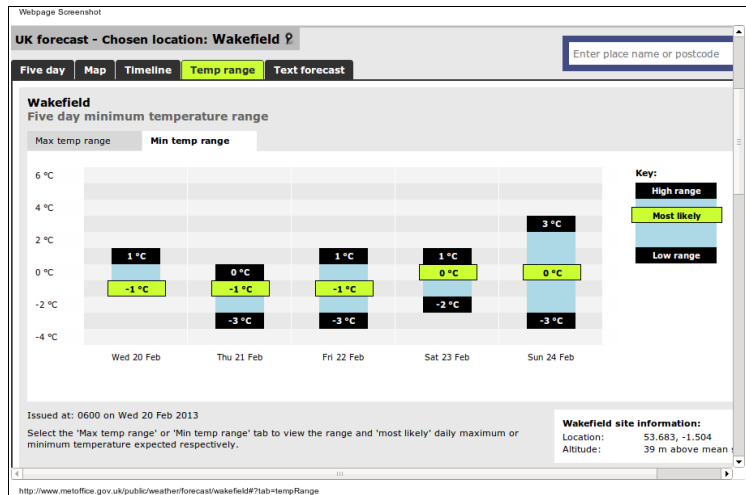

Official Weather Forecast

Here is an example of the Met Office Weather Forecast we check, as specified in our contract.

We look at the green 'Most Likely' boxes in the middle of each day.

We check before 10am every morning.

There are a few rules:

1. We are not properly triggered until the morning of the first day when the forecast shows three nights of 0°C or below. The forecast changes a lot, so we can't plan in advance.
2. Once we're triggered, we're committed to opening for three nights, even if the forecast temperature rise above 0°C.
3. After the third night, we check day by day, and as long as the forecast for that night is for 0°C or below then we stay open.

To check the forecast yourself, go to (you'll need to click on the 'Min temp range' tab):
<http://www.metoffice.gov.uk/public/weather/forecast/wakefield#?tab=tempRange>

Or simply go to www.metoffice.gov.uk and enter Wakefield in the 'Find a weather forecast' box.