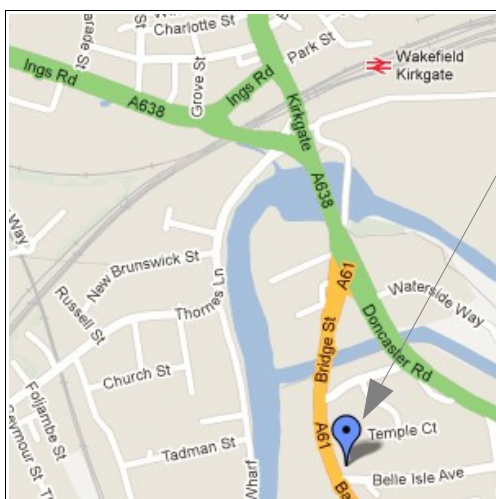

### Where are we?

Wakefield Baptist Church, Belle Isle Avenue, Wakefield, WF1 5JY  
(Opposite the Arriva Bus Depot on Barnsley Road – see map overleaf)

## How to find us

Wakefield Baptist Church,  
Belle Isle Avenue,  
Wakefield, WF1 5JY

Opposite the Arriva Bus Depot on Barnsley Road

Office phone number: [01924 382966](tel:01924382966)

Website: [www.wakefieldbaptist.co.uk](http://www.wakefieldbaptist.co.uk)